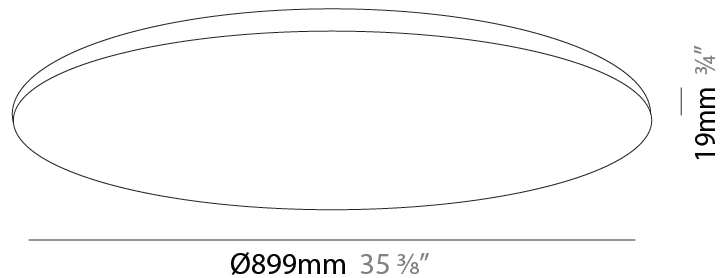

PEGASO RECESSED

A56180- -

base number   Color   Finish
                         Temperature   Options

1. To build a product code in our configurator select the specify button on the base model # product page
2. To build a manual product code on this datasheet choose from the options listed below in blue font and add the suffix to the base model #

GENERAL

Series: Pegaso
Brand: Ivela
Division: Architectural
Mounting Type: Recessed
Mounting Location: Ceiling
Subcategory: Panels

PHYSICAL

Shape: Round
Diameter (mm): 899
Diameter (in): 35 ³/₈
Height (mm): 19
Height (in): 3/4
Light Distribution: Direct
Diffuser: PMMA - Opal
Fixture Finish: WHI / BLK / GLD
Fixture Material: Aluminum

ELECTRICAL

Lamp Type: LED
Input Wattage (W): 56
Dimming: Tri-Mode (Non-Dimming and Phase Dimming (120Vac only) and 0-10V Dimming)
Driver Included: No
Driver Location: Remote
Driver Type: Constant Voltage - Universal
Driver Class: Class 2
Housing: ENCP 5 (ERP) ENCP 8 (SC Power)
Input Voltage (V): 120 - 277
Output Voltage (V): 24

LED

Color Temperature (°K): 2700 / 3000 / 4000
Max. Delivered Lumen (lm): 3360 / 3500 / 3710
Nominal Lumen (lm): 6720 / 7000 / 7420
CRI: >93 CRI
Lamp Life (hrs): 50000

OPTICAL

RATINGS AND CERTIFICATIONS

Certified By: CSA Certified to UL and CSA Standards
IP rating: IP20

PROJECT	_____
TYPE	_____
SPECIFIER	_____
QUANTITY	_____
DATE	_____