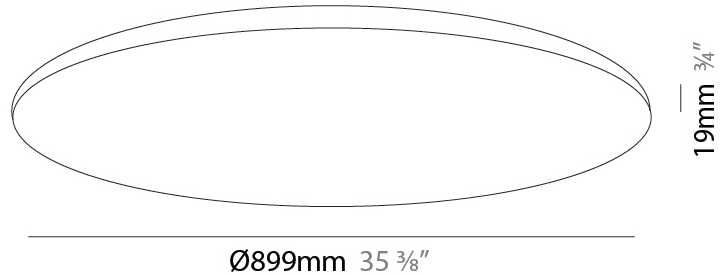

PROJECT
TYPE
SPECIFIER
QUANTITY
DATE

PEGASO SURFACE

A52030- _____ - _____
base number   Color   Finish
                         Temperature   Options

1. To build a product code in our configurator select the specify button on the base model # product page
2. To build a manual product code on this datasheet choose from the options listed below in blue font and add the suffix to the base model #

GENERAL

Series: Pegaso
Brand: Ivela
Division: Architectural
Mounting Type: Surface
Mounting Location: Wall / Ceiling
Subcategory: Panels

PHYSICAL

Shape: Round
Diameter (mm): 899
Diameter (in): 35 ³/₈
Height (mm): 19
Height (in): 3/4
Light Distribution: Direct
Diffuser: PMMA - Opal
[Fixture Finish: WHI / BLK / GLD](#)
Fixture Material: Aluminum

ELECTRICAL

Lamp Type: LED
Input Wattage (W): 56
Dimming: Tri-Mode (Non-Dimming and Phase Dimming (120Vac only) and 0-10V Dimming)
Driver Included: No
Driver Location: Remote
Driver Type: Constant Voltage - Universal
Driver Class: Class 2
Housing: ENCP 5 (ERP) ENCP 8 (SC Power)
Input Voltage (V): 120 - 277
Output Voltage (V): 24

LED

[Color Temperature (°K): 2700 / 3000 / 4000](#)
Max. Delivered Lumen (lm): 3360 / 3500 / 3710
Nominal Lumen (lm): 6720 / 7000 / 7420
CRI: >93 CRI
Lamp Life (hrs): 50000

OPTICAL

RATINGS AND CERTIFICATIONS

Certified By: CSA Certified to UL and CSA Standards
IP rating: IP20