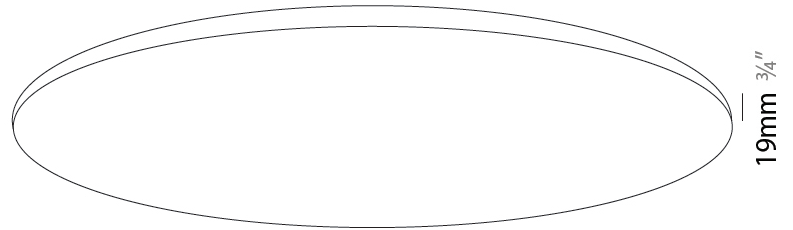

PROJECT	_____
TYPE	_____
SPECIFIER	_____
QUANTITY	_____
DATE	_____

PEGASO SURFACE

A52031- -

base number   Color   Finish
                    Temperature   Options

1. To build a product code in our configurator select the specify button on the base model # product page
2. To build a manual product code on this datasheet choose from the options listed below in blue font and add the suffix to the base model #

GENERAL

Series: Pegaso
Brand: Ivela
Division: Architectural
Mounting Type: Surface
Mounting Location: Wall / Ceiling
Subcategory: Panels

PHYSICAL

Shape: Round
Diameter (mm): 1216
Diameter (in): 47 ⁷/₈
Height (mm): 19
Height (in): 3/4
Light Distribution: Direct
Diffuser: PMMA - Opal
Fixture Finish: WHI / BLK / GLD
Fixture Material: Aluminum

ELECTRICAL

Lamp Type: LED
Input Wattage (W): 76
Dimming: Tri-Mode (Non-Dimming and Phase Dimming (120Vac only) and 0-10V Dimming)
Driver Included: No
Driver Location: Remote
Driver Type: Constant Voltage - Universal
Driver Class: Class 2
Housing: ENCP 5 (ERP) ENCP 8 (SC Power)
Input Voltage (V): 120 - 277
Output Voltage (V): 24

LED

Color Temperature (°K): 2700 / 3000 / 4000
Max. Delivered Lumen (lm): 4560 / 4750 / 5035
Nominal Lumen (lm): 9120 / 9500 / 10070
CRI: >93 CRI
Lamp Life (hrs): 50000

OPTICAL

RATINGS AND CERTIFICATIONS

Certified By: CSA Certified to UL and CSA Standards
IP rating: IP20

Ø1216mm 47 ⁷/₈"

19mm ³/₄"