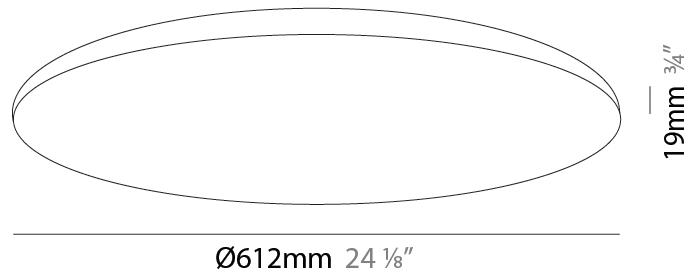

PEGASO SURFACE

A52029- -

base number   Color   Finish
Temperature   Options

1. To build a product code in our configurator select the specify button on the base model # product page
2. To build a manual product code on this datasheet choose from the options listed below in blue font and add the suffix to the base model #

GENERAL

Series: Pegaso
Brand: Ivela
Division: Architectural
Mounting Type: Surface
Mounting Location: Wall / Ceiling
Subcategory: Panels

PHYSICAL

Shape: Round
Diameter (mm): 612
Diameter (in): 24 1/8
Height (mm): 19
Height (in): 3/4
Light Distribution: Direct
Diffuser: PMMA - Opal
Fixture Finish: WHI / BLK / GLD
Fixture Material: Aluminum

ELECTRICAL

Lamp Type: LED
Input Wattage (W): 38
Dimming: Tri-Mode (Non-Dimming and Phase Dimming (120Vac only) and 0-10V Dimming)
Driver Included: No
Driver Location: Remote
Driver Type: Constant Voltage - Universal
Driver Class: Class 2
Housing: ENCP 5 (ERP) ENCP 13 (SC Power)
Input Voltage (V): 120 - 277
Output Voltage (V): 24

LED

Color Temperature (°K): 2700 / 3000 / 4000
Max. Delivered Lumen (lm): 2160 / 2250 / 2385
Nominal Lumen (lm): 4320 / 4500 / 4770
CRI: >93 CRI
Lamp Life (hrs): 50000

OPTICAL

RATINGS AND CERTIFICATIONS

Certified By: CSA Certified to UL and CSA Standards
IP rating: IP20

PROJECT	_____
TYPE	_____
SPECIFIER	_____
QUANTITY	_____
DATE	_____