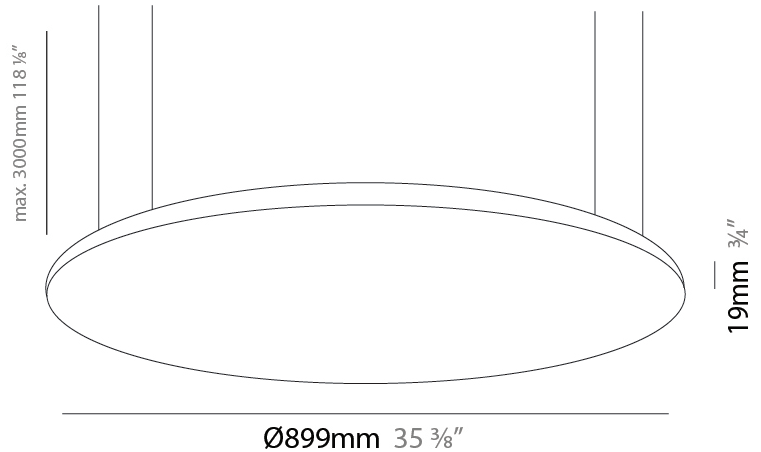

PEGASO SUSPENSION

A51059- -

base number
Color   Finish
Temperature   Options

PROJECT _____
TYPE _____
SPECIFIER _____
QUANTITY _____
DATE _____

1. To build a product code in our configurator select the specify button on the base model # product page
2. To build a manual product code on this datasheet choose from the options listed below in blue font and add the suffix to the base model #

GENERAL

Series: Pegaso
Brand: Ivela
Division: Architectural
Mounting Type: Suspension
Mounting Location: Ceiling
Subcategory: Panels

PHYSICAL

Shape: Round
Diameter (mm): 899
Diameter (in): 35 ³/₈
Height (mm): 19
Height (in): 3/4
Max. Overall Height (mm): 2500
Max. Overall Height (in): 98 ⁷/₁₆
Light Distribution: Direct
Diffuser: Opal Polycarbonate
Fixture Finish: WHI / BLK / GLD
Fixture Material: Aluminum

ELECTRICAL

Lamp Type: LED
Input Wattage (W): 56
Dimming: Tri-Mode (Non-Dimming and Phase Dimming (120Vac only) and 0-10V Dimming)
Driver Included: No
Driver Location: Remote
Driver Type: Constant Voltage - Universal
Driver Class: Class 2
Housing: ENCP 5 (ERP) ENCP 8 (SC Power)
Input Voltage (V): 120 - 277
Output Voltage (V): 24

LED

Color Temperature (°K): 2700 / 3000 / 4000
Max. Delivered Lumen (lm): 3360 / 3500 / 3710
Nominal Lumen (lm): 6720 / 7000 / 7420
CRI: >93 CRI
Lamp Life (hrs): 50000

OPTICAL

RATINGS AND CERTIFICATIONS

Certified By: Certified for North American Standards
IP rating: IP20