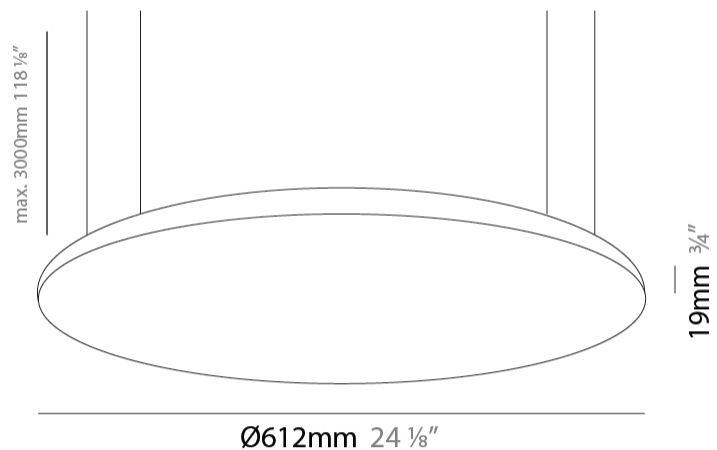

PEGASO SUSPENSION

A51058- _____ - _____

base number   Color _____   Finish _____
Temperature   Options

1. To build a product code in our configurator select the specify button on the base model # product page
2. To build a manual product code on this datasheet choose from the options listed below in blue font and add the suffix to the base model #

GENERAL

Series: Pegaso
Brand: Ivela
Division: Architectural
Mounting Type: Suspension
Mounting Location: Ceiling
Subcategory: Panels

PHYSICAL

Shape: Round
Diameter (mm): 612
Diameter (in): 24 1/8
Height (mm): 19
Height (in): 3/4
Max. Overall Height (mm): 2500
Max. Overall Height (in): 98 7/16
Light Distribution: Direct
Diffuser: Opal Polycarbonate
Fixture Finish: WHI / BLK / GLD
Fixture Material: Aluminum

ELECTRICAL

Lamp Type: LED
Input Wattage (W): 38
Dimming: Tri-Mode (Non-Dimming and Phase Dimming (120Vac only) and 0-10V Dimming)
Driver Included: No
Driver Location: Remote
Driver Type: Constant Voltage - Universal
Driver Class: Class 2
Housing: ENCP 5 (ERP) ENCP 13 (SC Power)
Input Voltage (V): 120 - 277
Output Voltage (V): 24

LED

Color Temperature (°K): 2700 / 3000 / 4000
Max. Delivered Lumen (lm): 2160 / 2250 / 2385
Nominal Lumen (lm): 4320 / 4500 / 4770
CRI: >93 CRI
Lamp Life (hrs): 50000

OPTICAL

RATINGS AND CERTIFICATIONS

Certified By: Certified for North American Standards
IP rating: IP20

PROJECT
TYPE
SPECIFIER
QUANTITY
DATE