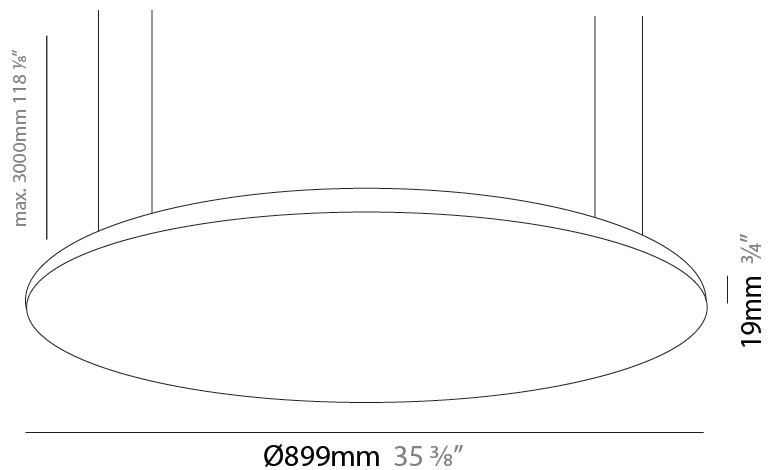

PROJECT
TYPE
SPECIFIER
QUANTITY
DATE

PEGASO SUSPENSION

A51060-

base number   Color   Finish
Temperature   Options

1. To build a product code in our configurator select the specify button on the base model # product page
2. To build a manual product code on this datasheet choose from the options listed below in blue font and add the suffix to the base model #

GENERAL

Series: Pegaso
Brand: Ivela
Division: Architectural
Mounting Type: Suspension
Mounting Location: Ceiling
Subcategory: Panels

PHYSICAL

Shape: Round
Diameter (mm): 1216
Diameter (in): 47 7/8
Height (mm): 19
Height (in): 3/4
Max. Overall Height (mm): 2500
Max. Overall Height (in): 98 7/16
Light Distribution: Direct
Diffuser: Opal Polycarbonate
Fixture Finish: WHI / BLK / GLD
Fixture Material: Aluminum

ELECTRICAL

Lamp Type: LED
Input Wattage (W): 78
Dimming: Tri-Mode (Non-Dimming and Phase Dimming (120Vac only) and 0-10V Dimming)
Driver Included: No
Driver Location: Remote
Driver Type: Constant Voltage - Universal
Driver Class: Class 2
Housing: ENCP 5 (ERP) ENCP 8 (SC Power)
Input Voltage (V): 120 - 277
Output Voltage (V): 24

LED

Color Temperature (°K): 2700 / 3000 / 4000
Max. Delivered Lumen (lm): 4560 / 4750 / 5035
Nominal Lumen (lm): 9120 / 9500 / 10070
CRI: >93 CRI
Lamp Life (hrs): 50000

OPTICAL

RATINGS AND CERTIFICATIONS

Certified By: Certified for North American Standards
IP rating: IP20